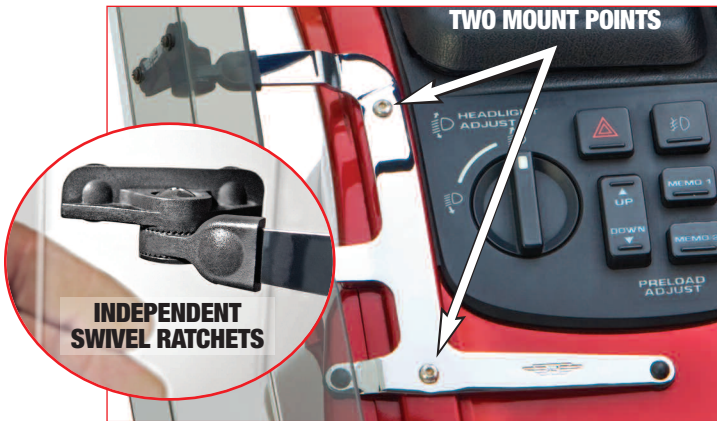

Top Right:

N5108 Dark Tint Wing Deflector; Mirror Mount; Pair;
\$69.95 Retail

N5113 Dark Tint Wing Deflector; Fairing Mount; 4-Piece Set;
\$229.95 Retail

Wing Deflectors allow maximum **temperature control** of airflow toward or away from the rider. National Cycle's unique Swivel Ratchets allow each Deflector to be incrementally adjusted by hand for personalized temperature control. No tools required!

WORLDWIDE LEADER IN WINDSHIELD TECHNOLOGY

NEW FROM NATIONAL CYCLE

PRODUCT FEATURES

- Wing Deflectors allow maximum temperature control of airflow toward or away from the rider
- These Wing Deflectors are fully road worthy – once adjusted, they stay in place, even at highway speeds

- National Cycle's unique Swivel Ratchets allow each Deflector to be incrementally adjusted for personalized temperature control
- Completely adjustable by hand – no tools required!
- Strong, one-piece chromed steel brackets will not move out of adjustment
- Easy installation – mounts to the two threaded inserts provided by Honda® under each fairing strip
- Special drill bit and template provided with the product makes drilling the side strip easy and accurate
- All stainless steel fasteners