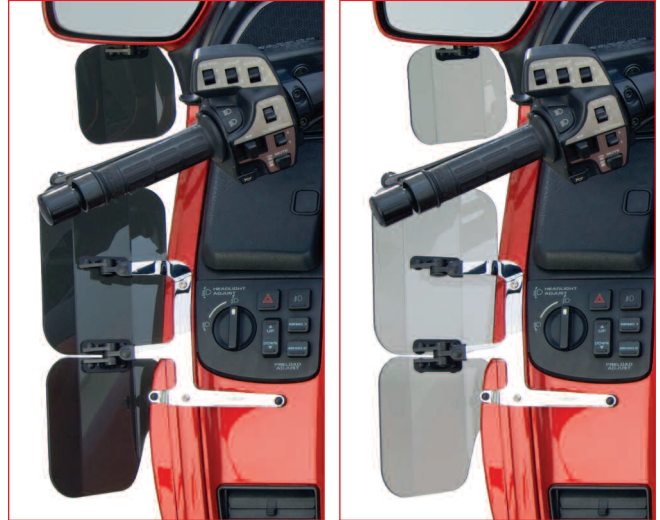

Choose from Dark Tint or Light Tint for the look you want!

PRODUCT SPECIFICATIONS

Part No.	Product	Color
GL1800 Gold Wing® 2001-10		
N5107	Wing Deflectors; Fairing Mount; 4-Piece Set	Dark Tint
N5108	Wing Deflectors; Mirror Mount; 2-Piece Set	Dark Tint
N5109	Wing Deflectors; Fairing Mount; 4-Piece Set	Light Tint
N5110	Wing Deflectors; Mirror Mount; 2-Piece Set	Light Tint
GL1800AB Gold Wing® 2006-10		
N5111	Wing Deflectors; Fairing Mount; 4-Piece Set	Dark Tint
N5108	Wing Deflectors; Mirror Mount; 2-Piece Set	Dark Tint
N5112	Wing Deflectors; Fairing Mount; 4-Piece Set	Light Tint
N5110	Wing Deflectors; Mirror Mount; 2-Piece Set	Light Tint
GL1800/1800AB/F6B Gold Wing® 2011-Current		
N5113	Wing Deflectors; Fairing Mount; 4-Piece Set	Dark Tint
N5108	Wing Deflectors; Mirror Mount; 2-Piece Set *	Dark Tint
N5114	Wing Deflectors; Fairing Mount; 4-Piece Set	Light Tint
N5110	Wing Deflectors; Mirror Mount; 2-Piece Set *	Light Tint

* Also fits GL1800 F6B